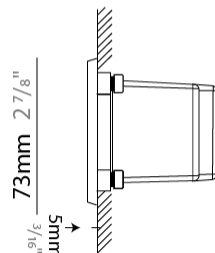

65mm 2 9/16"