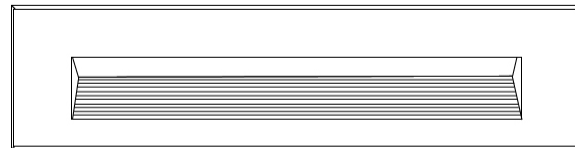

GENERAL

Series: New Green
Subseries: New Green L
Brand: Side
Division: Exterior
Mounting Type: Recessed
Mounting Location: Wall
Subcategory: Step Light

PHYSICAL

Shape: Rectangle
Length (mm): 342
Length (in): 13 7/16
Width (mm): 73
Width (in): 2 7/8
Depth (mm): 65
Depth (in): 2 3/16
Min. Recessing Depth (mm): 80
Min. Recessing Depth (in): 3 1/8
Light Distribution: Asymmetric
Weight (kg): 1.25
Weight (lbs): 2.76
Diffuser: Clear tempered glass
Gasket: Silicon rubber
Fixture Finish: WHI / BLK / GRY
Fixture Material: Aluminum Die Cast

ELECTRICAL

Lamp Type: LED (Zhaga Standard)
Input Wattage (W): 9.5
Total Output Wattage (W): 8.5
Dimming: Non-Dimming / Phase Dimming (120Vac only) / 0-10V Dimming
Driver Included: No
Driver Location: Remote
Driver Class: Class 2
Housing: See components
Input Voltage (V): 120 - 277
Constant Current (MA): 350
Upon Request: (Not included - see components [IP65 or higher enclosure to be supplied by others]) Remote: 0-10Vdc dimming / Integral: Phase dimming 120Vac

LED

Color Temperature (°K): 3000 / 4000
Max. Delivered Lumen (lm): 388.2 / 405.3
Nominal Lumen (lm): 910 / 950
CRI: >90 CRI
Lamp Life (hrs): 50000

OPTICAL

Optic°: Asymmetrical

RATINGS AND CERTIFICATIONS

Certified By: Certified for North American Standards
IP rating: IP65
IK Rating: IK07

PROJECT
TYPE
SPECIFIER
QUANTITY
DATE

342mm 13 7/16"

73mm 2 7/8"